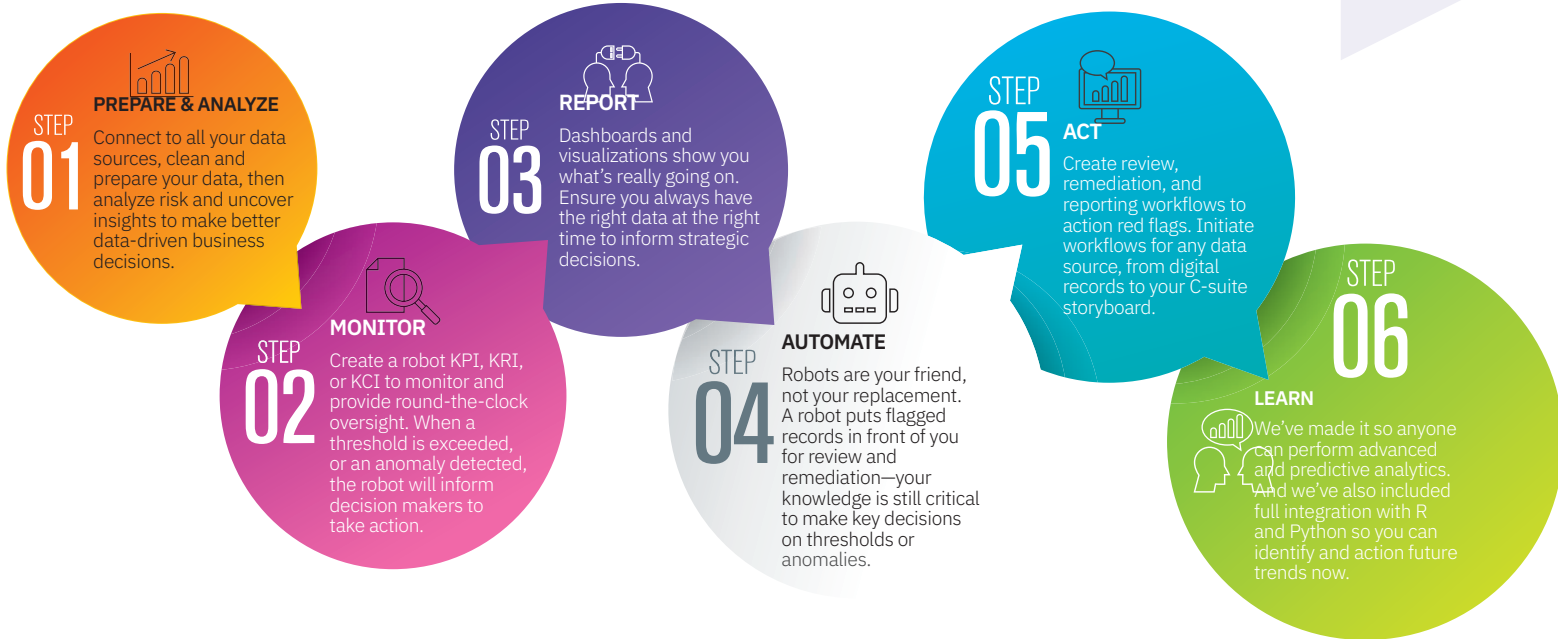

Added benefits and resources

We offer a number of additional free resources and benefits to help you grow and nurture your use of the platform. On-demand Galvanize Academy courses with CPE credits, a robust global community with regional user groups, help docs, and other great resources can all be accessed through the HighBond platform as part of your subscription.

ACL Robotics is a fully scalable solution, designed to grow with you. Build robots to support you in one or all of the following areas:

How will you put the robots to work?

Audit	Compliance & Legal	Information Technology	Risk Management	Accounting & Finance	Public Sector
+ Risk-based audit assessments + Enterprise risk assessments + Continuous auditing + Fraud identification	+ Anti-corruption (FCPA, UK Bribery, Sapin II) + Privacy and GDPR compliance + AML/ATF + Code of conduct	+ Segregation of duties, access control + SOX ITGC monitoring + IT Standards (ISO, NIST, COBIT) + Cyber KRI monitoring + Audit readiness	+ Enterprise risk assessments + Enterprise KRI and KPI monitoring	+ P2P, payables, payroll, general ledger, H2R monitoring + ICFR monitoring + Financial statement audit readiness + ERP process controls monitoring	+ Entitlement oversight + Fraud and improper payment monitoring + Audit readiness + Whistle-blower hotlines